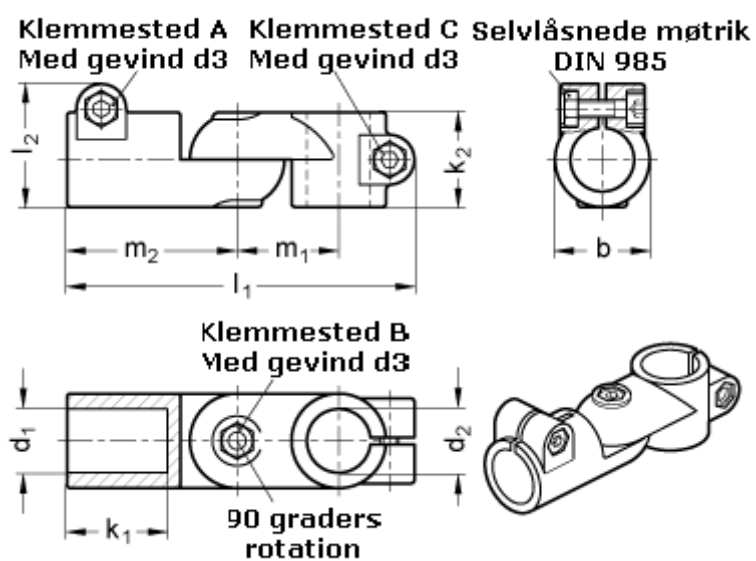

Article number: 20284B45B40T2SW

Description: E+G Swivel connector joint
GN284-B45-B40-2-SW

Measures

$b = 65$

$m_1 = 70$

$d_1 = B45$

$m_2 = 115$

$d_2 = B40$

$d_3 = M10$

$k_1 = 74.0$

$k_2 = 65$

$l_1 = 230$

$l_2 = 77.5$